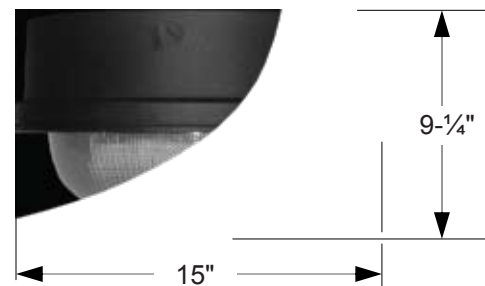

Photometric Information: Contact factory.

Labels: U/L, CUL listed suitable for wet location.

SPECIFICATIONS SUBJECT TO CHANGE WITHOUT NOTICE

Dimensions

Options

Grid frame
option order
catalog
number:
QVGF

Eye lid frame
option order
catalog
number:
QVEL