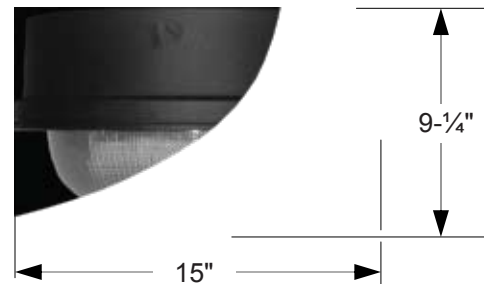

Specifications

Housing: Heavy duty die-cast aluminum housing and lens frame with "C" channel gasket, 1/2" coin plugs with "O" rings for optional photocell. Powder coated finish. See finish note.

Lens: Clear high impact prismatic borosilicate glass sealed to lens frame.

Reflector: Anodized aluminum, computer designed with LED array for efficiency and wide distribution.

Light Source: Super bright white 25W, 50W or 90W LED array with cast aluminum heat sink 3500K or 4900K color temp. 120V—277V LED driver.

Finish: Bronze, White or Black detergent cleaned, prime coated chip resistant powder urethane polyester coating. Contact factory for other colors.

Photometric Information: Contact factory.

Labels: U/L, CUL listed suitable for wet location.

SPECIFICATIONS SUBJECT TO CHANGE WITHOUT NOTICE

Dimensions